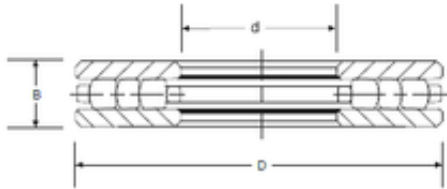

NTN BEARING-SUDAMERICANA, S.A.

SIGMA RT-737 thrust roller bearings

Bearing No. RT-737

Bore Diameter	101,6 mm
d	101,6 mm
B	44,45 mm
D1	254 mm

RT-737 Bearing 2D drawings and 3D CAD models