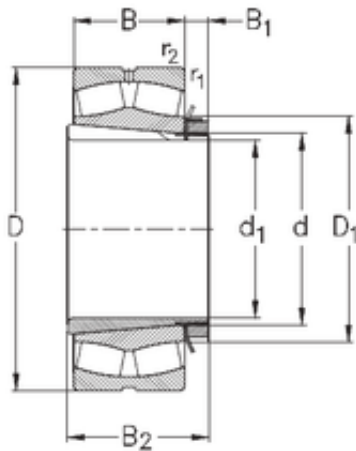

NTN BEARING-SUDAMERICANA, S.A.

380 mm x 620 mm x 194 mm NKE 23176-K-MB-W33+OH3176-H spherical roller bearings

Bearing No. 23176-K-MB-W33+OH3176-H

23176-K-MB-W33+OH3176-H Bearing 2D drawings and 3D CAD models

Size	380x620x194 mm
Bore Diameter	380 mm
Outer Diameter	620 mm
Width	194 mm
d	380 mm
d1	360 mm
D	620 mm
B	194 mm
C	194 mm
r1 min.	5 mm
r2 min.	5 mm
B1	60 mm
B2	264 mm
D1	490 mm
Weight	301,5 Kg
Basic dynamic load rating (C)	3740 kN
Basic static load rating (C0)	6970 kN
Limiting speed	1000 r/min
Calculation factor (e)	0,31
Calculation factor (Y0)	2,1
Calculation factor (Y1)	2,2