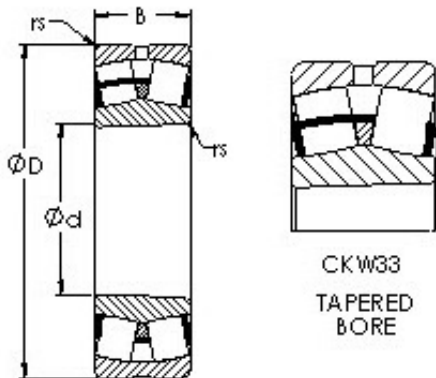

NTN BEARING-SUDAMERICANA, S.A.

AST 24132CYK30W33 spherical roller bearings

Bearing No. 24132CYK30W33

Size	160x270x109 mm
Bore Diameter	160 mm
Outer Diameter	270 mm
Width	109 mm
Bearing Type	tapered bore, lube groove & holes
Bore Dia (d)	160.0000
Outer Dia (D)	270.0000
Width (B)	109.0000
Radius (min) (rs)	2.100
Dynamic Load Rating (Cr)	1,250,000
Static Load Rating (Cor)	2,110,000
Max Speed (Grease) (X000 RPM)	1
Max Speed (Oil) (X000 RPM)	1
Weight (g)	24,850.00
CAD Notice	Please contact AST Bearings to request a CAD Model for this part number.
Material	52100 Chrome steel, or equivalent

24132CYK30W33 Bearing 2D drawings and 3D CAD models