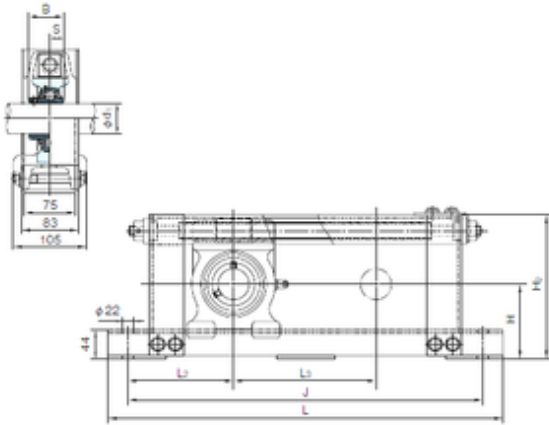

NTN BEARING-SUDAMERICANA, S.A.

NACHI UCTU210+WU900 bearing units

Bearing No. UCTU210+WU900

UCTU210+WU900 Bearing 2D drawings and 3D CAD models

Bore Diameter	50 mm
Width	51.6 mm
d	50 mm
L2	165 mm
L3	900 mm
B	51.6 mm
H	107 mm
H2	210 mm
J	1230 mm
L	1290 mm
S	19 mm
Bolt (G)	M18